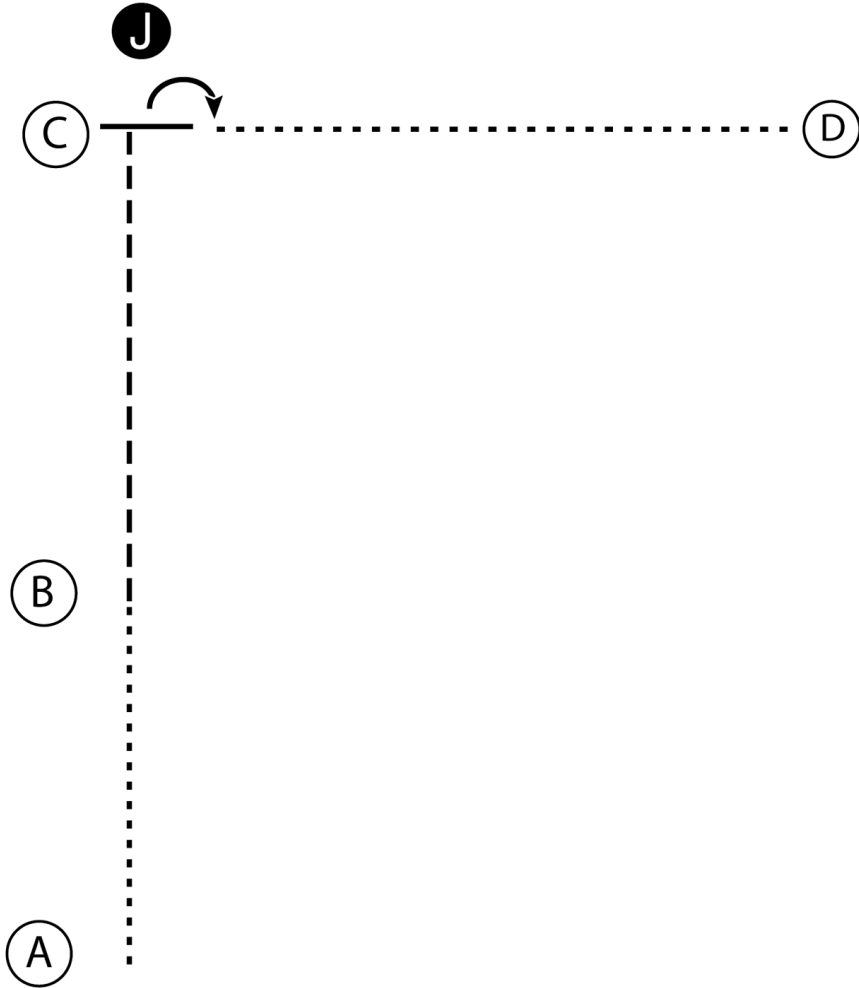

Cotton Country Open Horse Show

Showmanship (ALL)

Show Date: 09-24-2022

w w w . H o r s e S h o w P a t t e r n s . c o m

w w w . H o r s e S h o w P a t t e r n s . c o m

1. Walk from A to B.
2. Trot from B to C.
3. Stop at C and set up for inspection.
4. When dismissed perform a 90 degree turn.
5. Walk to D.

Walk
Trot - - - - -
Back ← 
Marker (B)
Judge (J)

[S/1-4]

Pattern Provided by:
Cotton Country