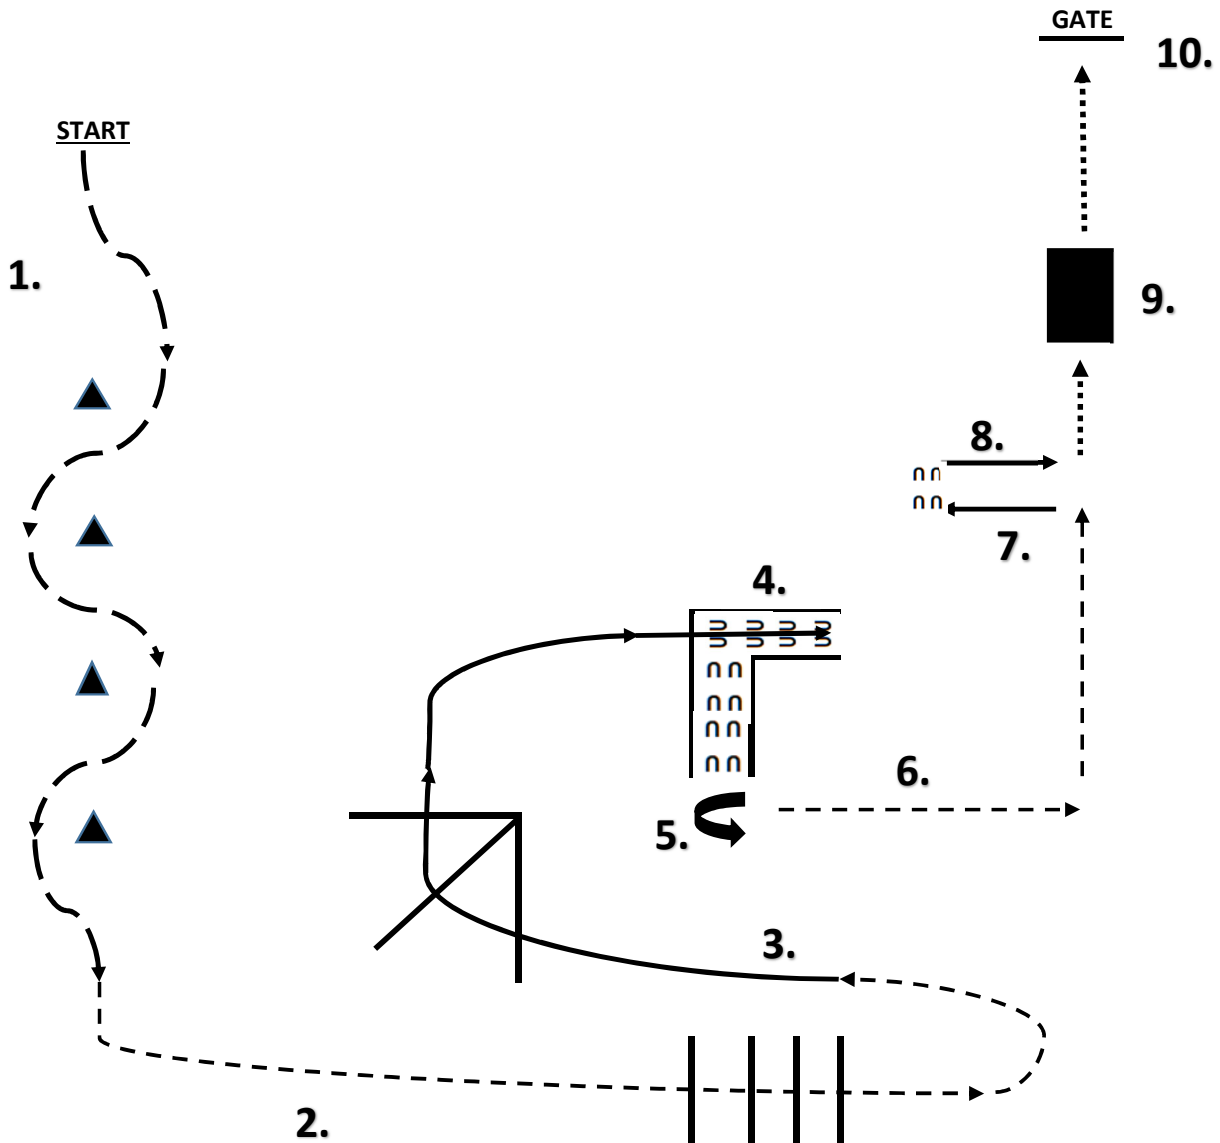

CCOHS A June 2021

Ranch Trail - All Classes

Limited W/T trot when pattern requires lope

Youth and Limited do NOT drag

Be Aware: Props/Decorations may be used

1. Extended Trot through Serpentine
2. Trot to and over Poles
3. Lope to and over Pole into Chute
4. Back L
5. 3/4 Pivot Left
6. Trot Square Corner to 1st Pole; Stop
7. Side Pass Left and Walk to to 2nd Pole
8. Side Pass Right
9. Walk to and over Bridge
10. Continue at walk; Work Gate Left Handed